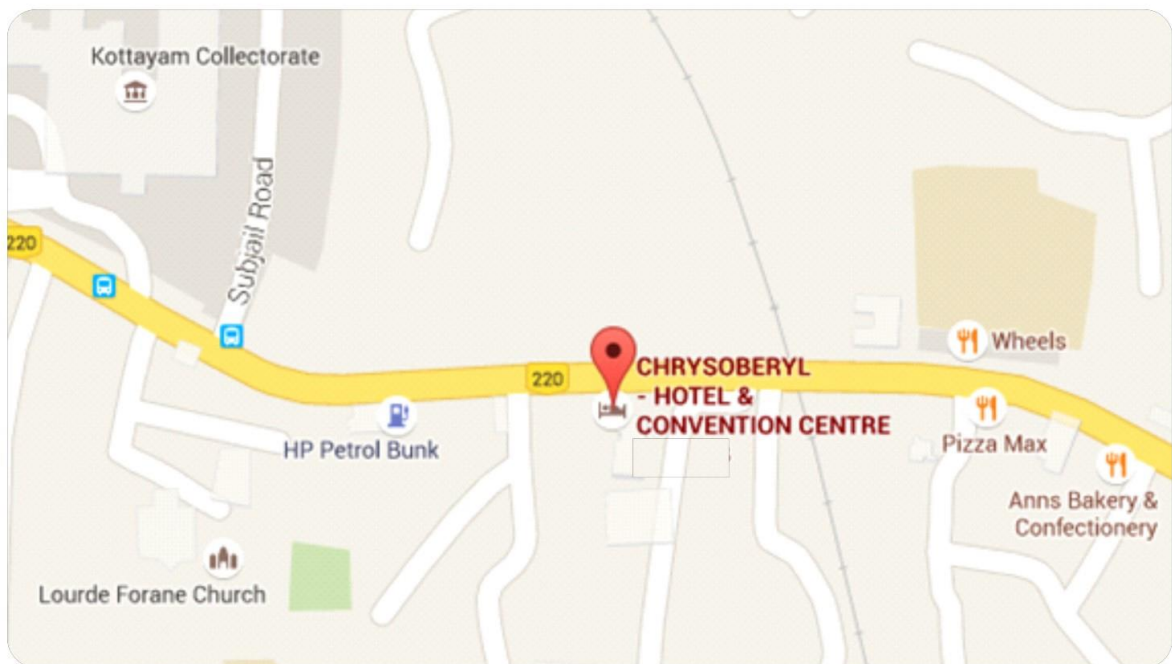

Route Map of Locations of XXIII Circle Conference at Kottayam

Inaugural Session - Iswarya Residency

Open Session – Chrysoberyl Convention Centre