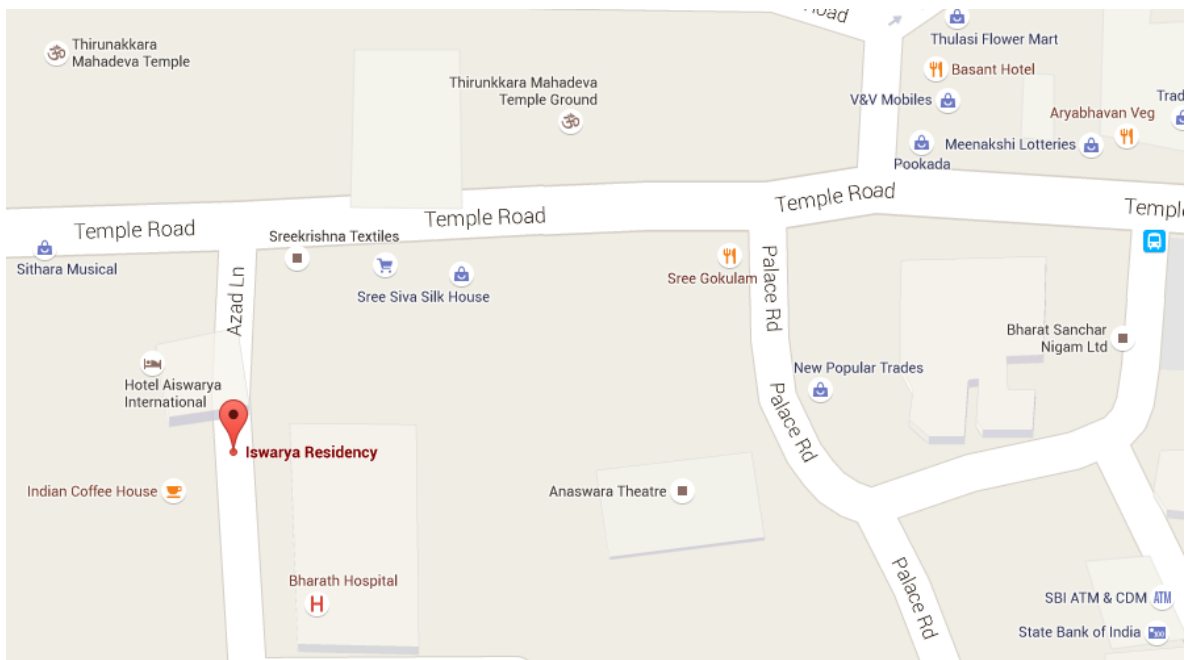

Route Map of Locations of XXIII Circle Conference at Kottayam

Inaugural Session - Iswarya Residency

Open Session – Chrysoberyl Convention Centre